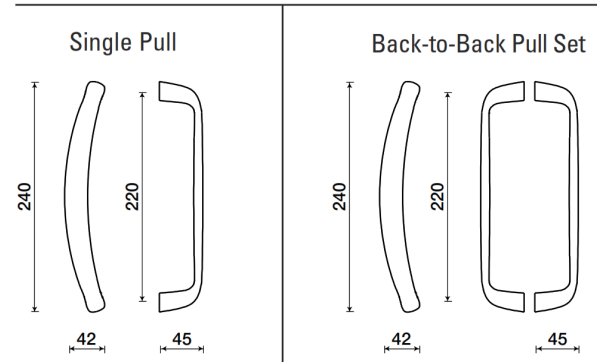

DPE7021

Straight, Varied, Easy Door Pull

PULLS

Standard Finishes:

- 626
- 625
- 622
- 620
- 619
- 618
- 613
- 609
- 606
- 605
- Consult factory for additional finish options

Material:

Brass

Ordering:

One Size Only

Size Information:

Matching items available: 200 Easy lever and 760 Easy knob

Scan Here For

Frascio Architectural
Door Pull Catalog