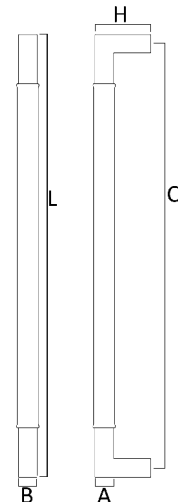

### Ordering:

Specify CTC and overall length

### Additional Information:

Grip Sector is a high quality upholstery leather. Available in a wide array of color options.

Maximum Length: 72"

### Size Information:

- A: 1.25" (32mm)
- B: 1.25" (32mm)
- C: Per Project Specification
- H: 3" (76mm)
- L: Per Project Specification

Scan Here For  
Frascio Architectural  
Door Pull Catalog