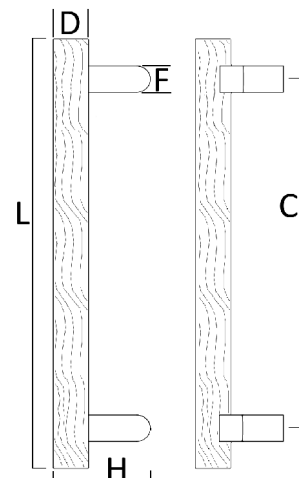

DPA4307

Offset, Round, with Full Wood Grip Door Pull

PULLS

Standard Finishes:

- 630
- 629
- 622
- 695

Optional Finishes:

- 605
- 606
- 609
- 619
- Consult factory for additional finish options

Material:

Posts are Stainless Steel, Brass
Grip is made of an engineered durable White Oak

Ordering:

Specify CTC and overall length

Additional Information:

Maximum Length: 72"

Different stain options available.

Optional Mid Post: Suffix with "MP"
(Required over 60")

Size Information:

D: 1.5" (38mm)

C: Per Project Specification

H: 3" (76mm)

L: Per project Specification

F: 1.25" (32mm)

Scan Here For

Frascio Architectural
Door Pull Catalog