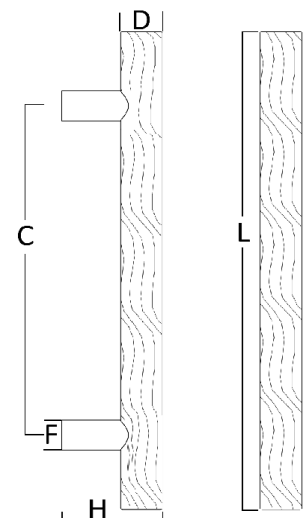

### Additional Information:

Maximum Length: 72"

Different stain options available.

Optional Mid Post: Suffix with "MP"

### Size Information:

D: 1" (25mm)

H: 2.75" (70mm)

C: Per Project Specification

L: Per Project Specification

F: 1" (25mm)

Scan Here For  
Frascio Architectural  
Door Pull Catalog