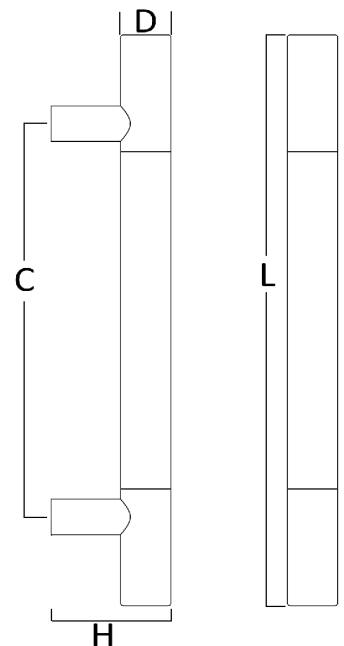

DPA4299

Straight, Round, with TPV Grip Sector Door Pull

PULLS

Standard Finishes:

- 626
- 625
- 620
- 619
- 618
- 605
- 606
- 609
- 619
- 613
- Consult factory for additional finish options

Material:

Brass

Ordering:

Specify CTC and overall length

Additional Information:

Maximum Height: 72"

Features: Durable Thermoplastic Vulcanizates (TPV) Grip Material

Size Information:

D: 1.25" (32mm)

C: Per Project Specification

H: 3" (76mm)

L: Per project Specification

Scan Here For
Frascio Architectural
Door Pull Catalog