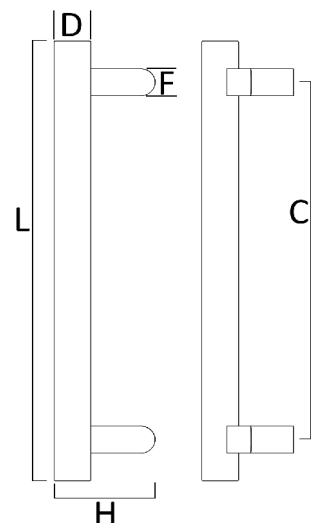

DPA4296

Offset, Round, with Full Wood Grip Door Pull

PULLS

Standard Finishes:

- 630
- 629
- 622
- 695

Optional Finishes:

- 605
- 606
- 609
- 619
- Consult factory for additional finish options

Material:

Posts are Stainless Steel, Brass
Grip is made of an engineered durable White Oak

Ordering:

Specify CTC and overall length

Additional Information:

Maximum Length: 72"

Different stain options available.

Optional Mid Post: Suffix with "MP"

Size Information:

D: 1" (25mm)

C: Per Project Specification

H: 2.5" (64mm)

L: Per project Specification

F: 1" (25mm)

Scan Here For

Frascio Architectural
Door Pull Catalog