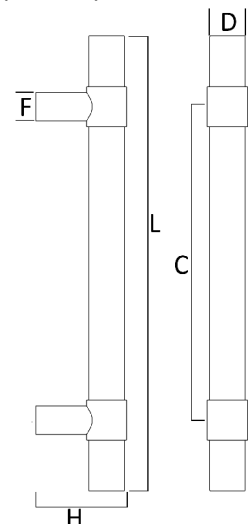

DPA4288

Straight, Round with full Wood Grip and Band Collars Door Pull

PULLS

Standard Finishes:

- 630
- 629
- 622
- 695

Optional Finishes:

- 605
- 606
- 609
- 619
- Consult factory for additional finish options

Material:

Stainless Steel, Brass

Grip sector is an engineered white oak, and different stain colors available.

Ordering:

Specify CTC and overall length

Optional Mid-Post suffix with -MP

Additional Information:

Maximum Length: 72"

Size Information:

D: 1.25" (32mm)

C: Per Project Specification

H: 3" (76mm)

L: Per project Specification

F: 1" (25mm)

Frascio Architectural Door Pull Catalog