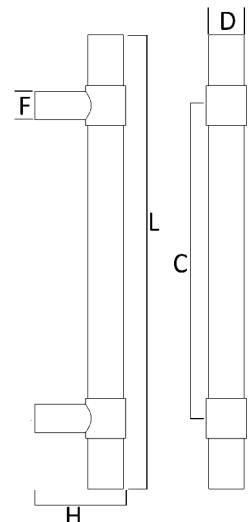

DPA4287

Straight, Round with Full Wood Grip and Band Collars Door Pull

PULLS

Standard Finishes:

- 630
- 629
- 622
- 695

Optional Finishes:

- 605
- 606
- 609
- 619
- Consult factory for additional finish options

Material:

Stainless Steel, Brass

Grip sector is an engineered white oak, and different stain colors available.

Ordering:

Specify CTC and overall length

Optional Mid-Post suffix with -MP

Additional Information:

Maximum Length: 72"

Size Information:

D: 1" (25mm)

C: Per Project Specification

H: 2.75" (70mm)

L: Per project Specification

F: .75" (19mm)

Scan Here For

Frascio Architectural Door Pull Catalog