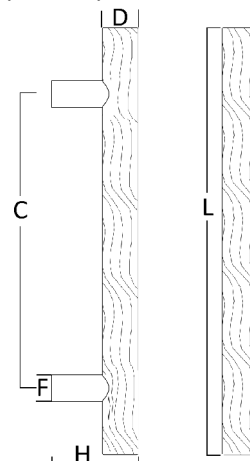

DPA4274

Straight, Round, with Full Wood Grip Door Pull

Standard Finishes:

- 630
- 629
- 622
- 695

Optional Finishes:

- 605
- 606
- 609
- 619
- Consult factory for additional finish options

Material:

Posts are Stainless Steel, Brass
Grip is made of an engineered durable White Oak

Ordering:

Specify CTC and overall length

Additional Information:

Maximum Length: 72"

Different stain options available.

Optional Mid Post: Suffix with "MP"
(Required over 60")

Size Information:

D: 1.25" (32mm)

H: 3" (76mm)

C: Per Project Specification

L: Per Project Specification

F: 1" (25mm)

Scan Here For

Frascio Architectural
Door Pull Catalog