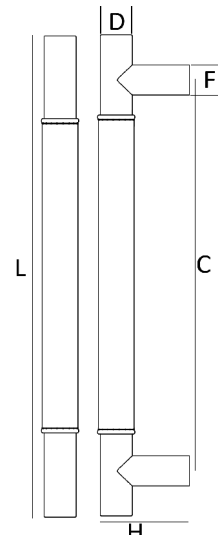

DPA4269

Straight, Round, with Leather Grip Sector Door Pull

PULLS

Standard Finishes:

- 630
- 629
- 622
- 695

Optional Finishes:

- 605
- 606
- 609
- 619
- Consult factory for additional finish options

Material:

Stainless Steel, Brass

Ordering:

Specify CTC and overall length

Additional Information:

Grip Sector is a high quality upholstery leather. Available in a wide array of color options.

Maximum Length: 72"

Size Information:

- D: 1" (25mm)
- C: Per Project Specification
- H: 2.5" (64mm)
- L: Per project Specification
- F: .87" (22mm)

Scan Here For

Frascio Architectural
Door Pull Catalog