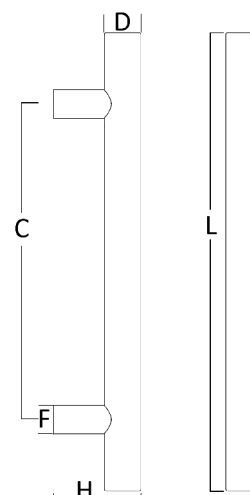

DPA4267

Straight, Round, with Full Wood Grip Door Pull

Standard Finishes:

- 630
- 629
- 622
- 695

Optional Finishes:

- 605
- 606
- 609
- 619
- Consult factory for additional finish options

Material:

Posts are Stainless Steel, Brass
Grip is made of an engineered durable White Oak

Ordering:

Specify CTC and overall length

Additional Information:

Maximum Length: 72"
Different stain options available.
Optional Mid Post: Suffix with "MP"

Size Information:

- D: 1.5" (38mm)
- H: 3.25" (83mm)
- C: Per Project Specification
- L: Per Project Specification
- F: 1.25" (32mm)

Scan Here For
Frascio Architectural
Door Pull Catalog