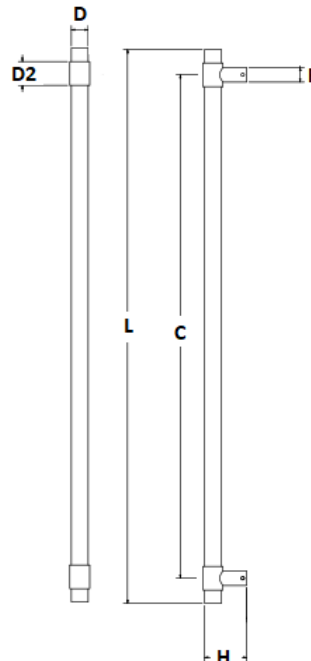

DPA4175

Straight, Band Door Pull

Specifications:

Material: Stainless Steel
 (Brass or Aluminum Optional)
 Options: Mid-Post, suffix with MP

Available Finishes:

- 630
- 629
- 622
- Dark Bronze
- Other finishes available upon request

Size Information:

- D: 1" (25.4mm)
- D1: 1.42" (36mm)
- C: Per Project Specification
- H: 2.5" (63.5mm)
- L: Per project Specification
- F: .88" (22mm)