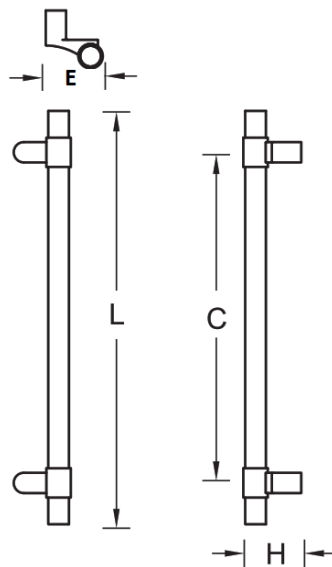

## Offset, Band Door Pull

### Specifications:

Material: Stainless Steel  
 (Brass or Aluminum Optional)  
 Options: Mid-Post, suffix with MP  
 \*Suites with 5019 Band Lever

### Size Information:

- D: 1" (25mm)
- C: Per Project Specification
- H: 2.71" (69mm)
- L: Per project Specification
- E: 2.75" (70mm)