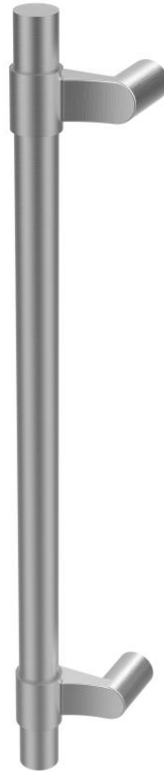

# DPA4174

## Offset, Band Door Pull

### Specifications:

Material: Stainless Steel  
 (Brass or Aluminum Optional)  
 Options: Mid-Post, suffix with MP  
 \*Suites with 5019 Band Lever

### Size Information:

- D: 1" (25mm)
- C: Per Project Specification
- H: 2.71" (69mm)
- L: Per project Specification
- E: 2.75" (70mm)