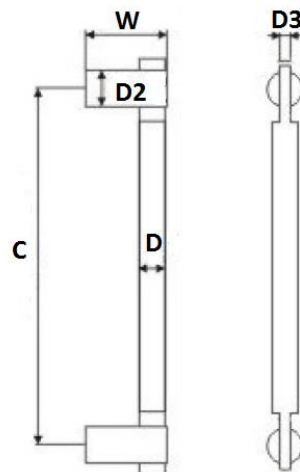

## Round, Straight Stella Door Pull

### Size Information:

- D1: 1" (25mm)
- D2: 1.15" (30mm)
- D3: .31 (8mm)
- C: Per Project Specification
- W: 2.24" (57mm)