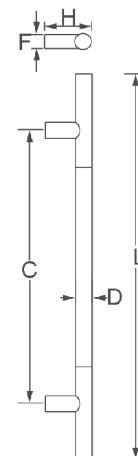

DPA4096

Straight, Round with Wood Grip Sector Door Pull

PULLS

Standard Finishes:

- 630
- 629
- 622
- 695

Optional Finishes:

- 605
- 606
- 609
- 619
- Consult factory for additional finish options

Material:

Posts are Stainless Steel, Brass
Grip is made of an engineered durable White Oak

Ordering:

Specify CTC and overall length

Additional Information:

Maximum Length: 72"

Different stain options available.

Optional Mid Post: Suffix with "MP"
(Required over 60")

Size Information:

- D: 1" (25mm)
- C: Per Project Specification
- H: 2.36" (60mm)
- L: Per project Specification
- F: .87" (22mm)

Scan Here For
Frascio Architectural
Door Pull Catalog