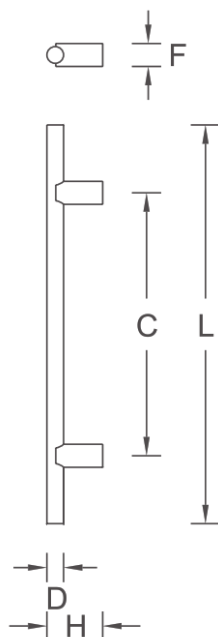

DPA4067

Round, Straight Pull

Specifications:

Material: Stainless Steel
 (Brass or Aluminum Optional)
 Options: Mid-Post, suffix with MP

Available Finishes:

- 630
- 629
- 622
- Dark Bronze
- Other finishes available upon request

Size Information:

- D: 1" (25mm)
- C: Per Project Specification
- H: 2.75" (70mm)
- L: Per project Specification
- F: 1.18" (30mm)