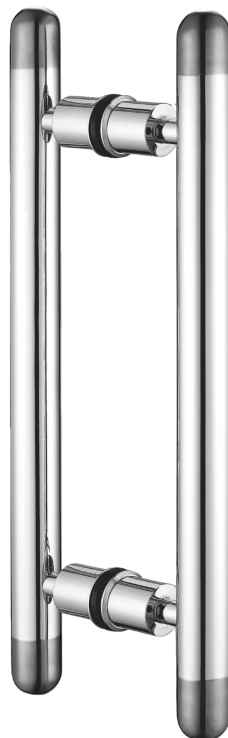

DPA4014

Straight, Round with Two-Tone Finish Ends Door Pull

Standard Finishes:

- 630/629
- 629/630
- 622/629

Optional Finishes:

- 605/606
- 606/605
- Consult factory for additional finish options

Material:

Stainless Steel, Brass

Ordering:

Specify CTC and overall length

Additional Information:

Optional Mid Post: Suffix with "MP"
 Maximum Length: 84"

Size Information:

- D: 1" (25mm)
- C: Per Project Specification
- H: 3.23" (82mm)
- L: Per project Specification
- F: 1.25" (32mm)

Frasco Architectural Door Pull Catalog