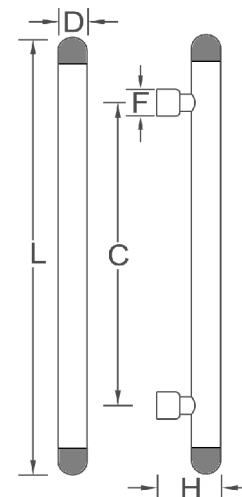

DPA4014

Straight, Round with Two-Tone Finish Ends Door Pull

Standard Finishes:

- 630/629
- 629/630
- 622/629

Optional Finishes:

- 605/606
- 606/605
- Consult factory for additional finish options

Material:

Stainless Steel, Brass

Ordering:

Specify CTC and overall length

Additional Information:

Optional Mid Post: Suffix with "MP"
 Maximum Length: 84"

Size Information:

- D: 1" (25mm)
- C: Per Project Specification
- H: 3.23" (82mm)
- L: Per project Specification
- F: 1.25" (32mm)