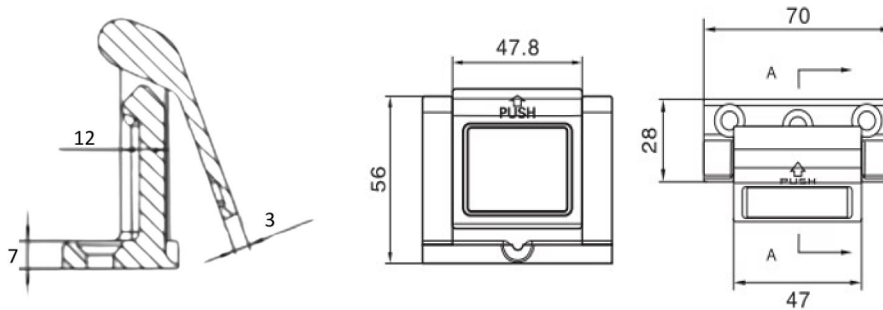

DG46 | Security Door Guard

ACCESSORIES

Technical Details

**Material:**

Stainless Steel

**Size Information:**

DG46 Middle Thickness: .47" (12mm)  
 DG46 Base Thickness: .28" (7mm)  
 DG46 Pull Thickness: .12" (3mm)

### Size Information: