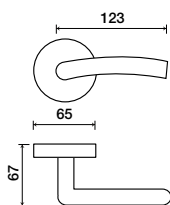

823 | Saló

Shown in Polished Chrome finish

Standard rose system

Lever with 65 mm rose for standard tubular 2-1/8" door prep

See "Rose Options" page for available rose options

Small rose system

Lever with 52 mm rose for mortise and custom tubular door prep

Escutcheon plate system

Lever with plate for mortise functions

See "Escutcheon Plate Options" page for available plate options

Tubular leversets ordering example:

Saló lever on a standard rose, passage function, in polished chrome finish with 2-3/4" backset

823	1912	PA	625	2-3/4	
Lever design	Rose/Plate	Function	Finish	Backset	Misc.
Saló 823	1903 (65 mm) 1904 (65 mm) 1905 (65 mm) 1912 (65 mm) SM (52 mm)	PA (Passage) PY (Privacy) FD (Full Dummy) SD (Single Dummy)	Per project specification	2-3/8" 2-3/4"	