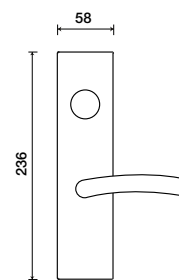

823 | Saló

Shown in Polished Chrome finish

Standard rose system

Lever with 65 mm rose for standard tubular 2-1/8" door prep

See "Rose Options" page for available rose options

Small rose system

Lever with 52 mm rose for mortise and custom tubular door prep

Escutcheon plate system

Lever with plate for mortise functions

See "Escutcheon Plate Options" page for available plate options

Tubular leversets ordering example:

Saló lever on a standard rose, passage function, in polished chrome finish with 2-3/4" backset

823	1912	PA	625	2-3/4	
Lever design	Rose/Plate	Function	Finish	Backset	Misc.
Saló 823	1903 (65 mm) 1904 (65 mm) 1905 (65 mm) 1912 (65 mm) SM (52 mm)	PA (Passage) PY (Privacy) FD (Full Dummy) SD (Single Dummy)	Per project specification	2-3/8" 2-3/4"	