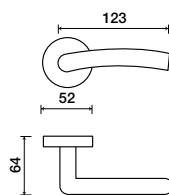

823 | Saló

Shown in Polished Chrome finish

Standard rose system

Lever with 65 mm rose for standard tubular 2-1/8" door prep

See "Rose Options" page for available rose options

Small rose system

Lever with 52 mm rose for mortise and custom tubular door prep

Escutcheon plate system

Lever with plate for mortise functions

See "Escutcheon Plate Options" page for available plate options

Tubular leversets ordering example:

Saló lever on a standard rose, passage function, in polished chrome finish with 2-3/4" backset

823	1912	PA	625	2-3/4	
Lever design	Rose/Plate	Function	Finish	Backset	Misc.
Saló 823	1903 (65 mm) 1904 (65 mm) 1905 (65 mm) 1912 (65 mm) SM (52 mm)	PA (Passage) PY (Privacy) FD (Full Dummy) SD (Single Dummy)	Per project specification	2-3/8" 2-3/4"	