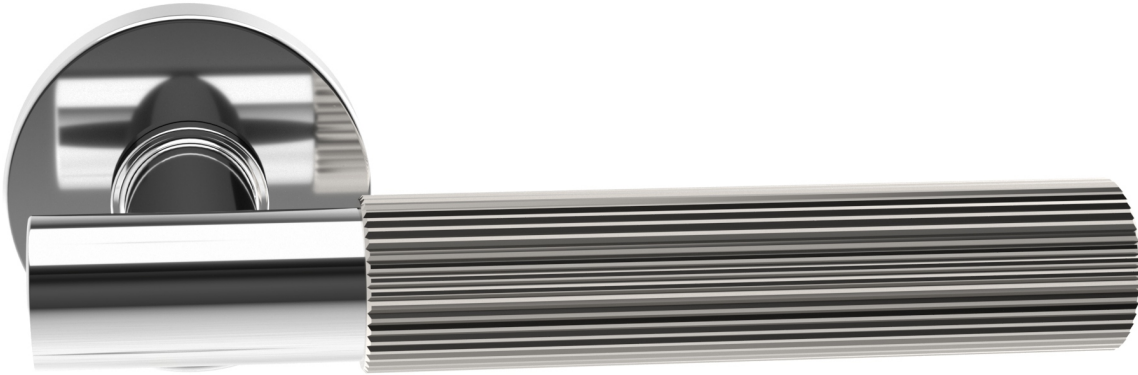

6967 | Larissa

LEVERS

Standard rose system

Lever with 65 mm rose for standard tubular 2-1/8" door prep

See "Rose Options" page for available rose options

Small rose system

Lever with 52 mm rose for mortise and custom tubular door prep

Escutcheon plate system

Lever with plate for mortise functions

See "Escutcheon Plate Options" page for available plate options

Tubular leversets ordering example:

Larissa lever on a 52mm small round rose, passage function, in polished chrome finish, with 2-3/4" backset

6967	SM	PA	625	2-3/4	
Lever design	Rose/Plate	Function	Finish	Backset	Misc.
Larissa 6967	1912 (65 mm) 1912Q (65 mm) SM (52 mm) SMQ (54 mm)	PA (Passage) PY (Privacy) FD (Full Dummy) SD (Single Dummy)	Per project specification	2-3/8" 2-3/4"	