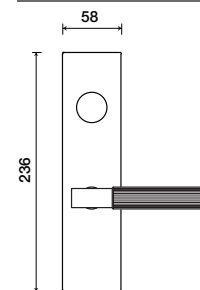

6967 | Larissa

LEVERS

Standard rose system

Lever with 65 mm rose for standard tubular 2-1/8" door prep

See "Rose Options" page for available rose options

Small rose system

Lever with 52 mm rose for mortise and custom tubular door prep

Escutcheon plate system

Lever with plate for mortise functions

See "Escutcheon Plate Options" page for available plate options

Tubular leversets ordering example:

Larissa lever on a 52mm small round rose, passage function, in polished chrome finish, with 2-3/4" backset

6967	SM	PA	625	2-3/4	
Lever design	Rose/Plate	Function	Finish	Backset	Misc.
Larissa 6967	1912 (65 mm) 1912Q (65 mm) SM (52 mm) SMQ (54 mm)	PA (Passage) PY (Privacy) FD (Full Dummy) SD (Single Dummy)	Per project specification	2-3/8" 2-3/4"	