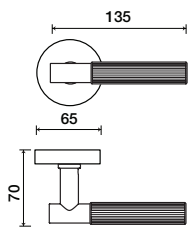

6967 | Larissa

LEVERS

Standard rose system

Lever with 65 mm rose for standard tubular 2-1/8" door prep

See "Rose Options" page for available rose options

Small rose system

Lever with 52 mm rose for mortise and custom tubular door prep

Escutcheon plate system

Lever with plate for mortise functions

See "Escutcheon Plate Options" page for available plate options

Tubular leversets ordering example:

Larissa lever on a 52mm small round rose, passage function, in polished chrome finish, with 2-3/4" backset

6967	SM	PA	625	2-3/4	
Lever design	Rose/Plate	Function	Finish	Backset	Misc.
Larissa 6967	1912 (65 mm) 1912Q (65 mm) SM (52 mm) SMQ (54 mm)	PA (Passage) PY (Privacy) FD (Full Dummy) SD (Single Dummy)	Per project specification	2-3/8" 2-3/4"	