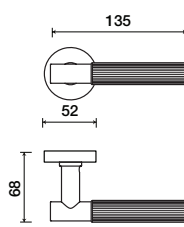

6967 | Larissa

LEVERS

Standard rose system

Lever with 65 mm rose for standard tubular 2-1/8" door prep

See "Rose Options" page for available rose options

Small rose system

Lever with 52 mm rose for mortise and custom tubular door prep

Escutcheon plate system

Lever with plate for mortise functions

See "Escutcheon Plate Options" page for available plate options

Tubular leversets ordering example:

Larissa lever on a 52mm small round rose, passage function, in polished chrome finish, with 2-3/4" backset

6967	SM	PA	625	2-3/4	
Lever design	Rose/Plate	Function	Finish	Backset	Misc.
Larissa 6967	1912 (65 mm) 1912Q (65 mm) SM (52 mm) SMQ (54 mm)	PA (Passage) PY (Privacy) FD (Full Dummy) SD (Single Dummy)	Per project specification	2-3/8" 2-3/4"	