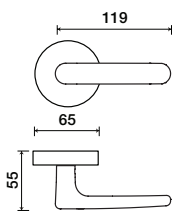

6929 | Tivoli

LEVERS

Standard rose system

Lever with 65 mm rose for standard tubular 2-1/8" door prep

See "Rose Options" page for available rose options

Small rose system

Lever with 52 mm rose for mortise and custom tubular door prep

Escutcheon plate system

Lever with plate for mortise functions

See "Escutcheon Plate Options" page for available plate options

Tubular leversets ordering example:

Tivoli lever on a 52mm small round rose, passage function, in polished chrome finish, with 2-3/4" backset

6929	SM	PA	625	2-3/4"	
Lever design	Rose/Plate	Function	Finish	Backset	Misc.
Tivoli 6929	1912 (65 mm) 1912Q (65 mm) SM (52 mm) SMQ (54 mm)	PA (Passage) PY (Privacy) FD (Full Dummy) SD (Single Dummy)	Per project specification	2-3/8" 2-3/4"	