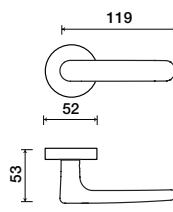

6929 | Tivoli

LEVERS

Standard rose system

Lever with 65 mm rose for standard tubular 2-1/8" door prep

See "Rose Options" page for available rose options

Small rose system

Lever with 52 mm rose for mortise and custom tubular door prep

Escutcheon plate system

Lever with plate for mortise functions

See "Escutcheon Plate Options" page for available plate options

Tubular leversets ordering example:

Tivoli lever on a 52mm small round rose, passage function, in polished chrome finish, with 2-3/4" backset

6929	SM	PA	625	2-3/4"	
Lever design	Rose/Plate	Function	Finish	Backset	Misc.
Tivoli 6929	1912 (65 mm) 1912Q (65 mm) SM (52 mm) SMQ (54 mm)	PA (Passage) PY (Privacy) FD (Full Dummy) SD (Single Dummy)	Per project specification	2-3/8" 2-3/4"	