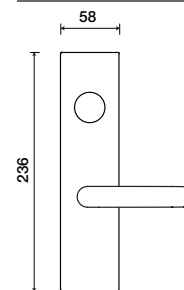

6929 | Tivoli

LEVERS

Standard rose system

Lever with 65 mm rose for standard tubular 2-1/8" door prep

See "Rose Options" page for available rose options

Small rose system

Lever with 52 mm rose for mortise and custom tubular door prep

Escutcheon plate system

Lever with plate for mortise functions

See "Escutcheon Plate Options" page for available plate options

Tubular leversets ordering example:

Tivoli lever on a 52mm small round rose, passage function, in polished chrome finish, with 2-3/4" backset

6929	SM	PA	625	2-3/4"	
Lever design	Rose/Plate	Function	Finish	Backset	Misc.
Tivoli 6929	1912 (65 mm) 1912Q (65 mm) SM (52 mm) SMQ (54 mm)	PA (Passage) PY (Privacy) FD (Full Dummy) SD (Single Dummy)	Per project specification	2-3/8" 2-3/4"	