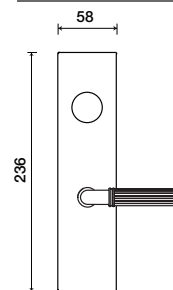

6902 | Bristol

LEVERS

Shown in Satin Brass finish on R13 Decorative Rose. Call for details.

Standard rose system

Lever with 65 mm rose for standard tubular 2-1/8" door prep

See "Rose Options" page for available rose options

Small rose system

Lever with 52 mm rose for mortise and custom tubular door prep

Escutcheon plate system

Lever with plate for mortise functions

See "Escutcheon Plate Options" page for available plate options

Tubular leversets ordering example:

Bristol lever on a R13 decorative rose, passage function, in satin brass finish, with 2-3/4" backset

6902	R13	PA	606	2-3/4	
Lever design	Rose/Plate	Function	Finish	Backset	Misc.
Bristol 6902	1912 (65 mm) 1905 (65 mm) SM (52 mm) SMT (54 mm) R13 (69 mm)	PA (Passage) PY (Privacy) FD (Full Dummy) SD (Single Dummy)	Per project specification	2-3/8" 2-3/4"	