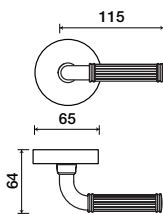

6902 | Bristol

LEVERS

Shown in Satin Brass finish on R13 Decorative Rose. Call for details.

Standard rose system

Lever with 65 mm rose for standard tubular 2-1/8" door prep

See "Rose Options" page for available rose options

Small rose system

Lever with 52 mm rose for mortise and custom tubular door prep

Escutcheon plate system

Lever with plate for mortise functions

See "Escutcheon Plate Options" page for available plate options

Tubular leversets ordering example:

Bristol lever on a R13 decorative rose, passage function, in satin brass finish, with 2-3/4" backset

6902	R13	PA	606	2-3/4	
Lever design	Rose/Plate	Function	Finish	Backset	Misc.
Bristol 6902	1912 (65 mm) 1905 (65 mm) SM (52 mm) SMT (54 mm) R13 (69 mm)	PA (Passage) PY (Privacy) FD (Full Dummy) SD (Single Dummy)	Per project specification	2-3/8" 2-3/4"	