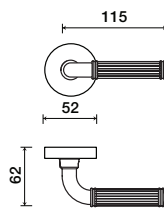

6902 | Bristol

LEVERS

Shown in Satin Brass finish on R13 Decorative Rose. Call for details.

Standard rose system

Lever with 65 mm rose for standard tubular 2-1/8" door prep

See "Rose Options" page for available rose options

Small rose system

Lever with 52 mm rose for mortise and custom tubular door prep

Escutcheon plate system

Lever with plate for mortise functions

See "Escutcheon Plate Options" page for available plate options

Tubular leversets ordering example:

Bristol lever on a R13 decorative rose, passage function, in satin brass finish, with 2-3/4" backset

6902	R13	PA	606	2-3/4	
Lever design	Rose/Plate	Function	Finish	Backset	Misc.
Bristol 6902	1912 (65 mm) 1905 (65 mm) SM (52 mm) SMT (54 mm) R13 (69 mm)	PA (Passage) PY (Privacy) FD (Full Dummy) SD (Single Dummy)	Per project specification	2-3/8" 2-3/4"	