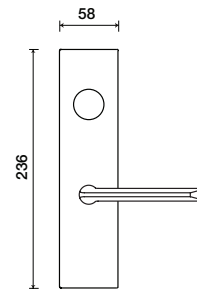

6872 | Atlantis

LEVERS

Standard rose system

Lever with 65 mm rose for standard tubular 2-1/8" door prep

Small rose system

Lever with 52 mm rose for mortise and custom tubular door prep

Escutcheon plate system

Lever with plate for mortise functions

See "Escutcheon Plate Options" page for available plate options

See "Rose Options" page for available rose options

Tubular leversets ordering example:

Atlantis lever on a 52mm small round rose, passage function, in polished chrome finish, with 2-3/4" backset

6872	SM	PA	625	2-3/4	
Lever design	Rose/Plate	Function	Finish	Backset	Misc.
Atlantis 6872	1912 (65 mm) 1912Q (65 mm) SM (52 mm) SMQ (54 mm)	PA (Passage) PY (Privacy) FD (Full Dummy) SD (Single Dummy)	Per project specification	2-3/8" 2-3/4"	