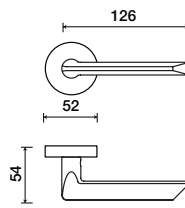

6872 | Atlantis

LEVERS

Standard rose system

Lever with 65 mm rose for standard tubular 2-1/8" door prep

Small rose system

Lever with 52 mm rose for mortise and custom tubular door prep

Escutcheon plate system

Lever with plate for mortise functions

See "Escutcheon Plate Options" page for available plate options

See "Rose Options" page for available rose options

Tubular leversets ordering example:

Atlantis lever on a 52mm small round rose, passage function, in polished chrome finish, with 2-3/4" backset

6872	SM	PA	625	2-3/4	
Lever design	Rose/Plate	Function	Finish	Backset	Misc.
Atlantis 6872	1912 (65 mm) 1912Q (65 mm) SM (52 mm) SMQ (54 mm)	PA (Passage) PY (Privacy) FD (Full Dummy) SD (Single Dummy)	Per project specification	2-3/8" 2-3/4"	