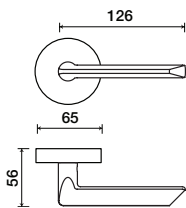

6872 | Atlantis

LEVERS

Standard rose system

Lever with 65 mm rose for standard tubular 2-1/8" door prep

Small rose system

Lever with 52 mm rose for mortise and custom tubular door prep

Escutcheon plate system

Lever with plate for mortise functions

See "Escutcheon Plate Options" page for available plate options

See "Rose Options" page for available rose options

Tubular leversets ordering example:

Atlantis lever on a 52mm small round rose, passage function, in polished chrome finish, with 2-3/4" backset

6872	SM	PA	625	2-3/4	
Lever design	Rose/Plate	Function	Finish	Backset	Misc.
Atlantis 6872	1912 (65 mm) 1912Q (65 mm) SM (52 mm) SMQ (54 mm)	PA (Passage) PY (Privacy) FD (Full Dummy) SD (Single Dummy)	Per project specification	2-3/8" 2-3/4"	