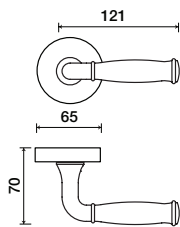

6843 | Acton

LEVERS

Standard rose system

Lever with 65 mm rose for standard tubular 2-1/8" door prep

See "Rose Options" page for available rose options

Small rose system

Lever with 52 mm rose for mortise and custom tubular door prep

Escutcheon plate system

Lever with plate for mortise functions

See "Escutcheon Plate Options" page for available plate options

Tubular leversets ordering example:

Acton lever on a 52mm small round rose, passage function, in polished chrome finish, with 2-3/4" backset

6843	SM	PA	625	2-3/4	
Lever design	Rose/Plate	Function	Finish	Backset	Misc.
Acton 6843	1912 (65 mm) 1912Q (65 mm) SM (52 mm) SMQ (54 mm)	PA (Passage) PY (Privacy) FD (Full Dummy) SD (Single Dummy)	Per project specification	2-3/8" 2-3/4"	