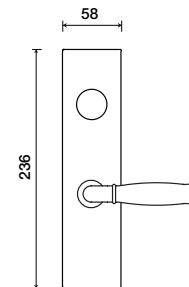

6843 | Acton

LEVERS

Standard rose system

Lever with 65 mm rose for standard tubular 2-1/8" door prep

See "Rose Options" page for available rose options

Small rose system

Lever with 52 mm rose for mortise and custom tubular door prep

Escutcheon plate system

Lever with plate for mortise functions

See "Escutcheon Plate Options" page for available plate options

Tubular leversets ordering example:

Acton lever on a 52mm small round rose, passage function, in polished chrome finish, with 2-3/4" backset

6843	SM	PA	625	2-3/4	
Lever design	Rose/Plate	Function	Finish	Backset	Misc.
Acton 6843	1912 (65 mm) 1912Q (65 mm) SM (52 mm) SMQ (54 mm)	PA (Passage) PY (Privacy) FD (Full Dummy) SD (Single Dummy)	Per project specification	2-3/8" 2-3/4"	