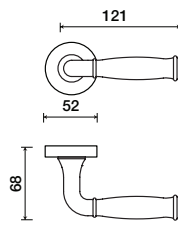

6843 | Acton

LEVERS

Standard rose system

Lever with 65 mm rose for standard tubular 2-1/8" door prep

See "Rose Options" page for available rose options

Small rose system

Lever with 52 mm rose for mortise and custom tubular door prep

Escutcheon plate system

Lever with plate for mortise functions

See "Escutcheon Plate Options" page for available plate options

Tubular leversets ordering example:

Acton lever on a 52mm small round rose, passage function, in polished chrome finish, with 2-3/4" backset

6843	SM	PA	625	2-3/4	
Lever design	Rose/Plate	Function	Finish	Backset	Misc.
Acton 6843	1912 (65 mm) 1912Q (65 mm) SM (52 mm) SMQ (54 mm)	PA (Passage) PY (Privacy) FD (Full Dummy) SD (Single Dummy)	Per project specification	2-3/8" 2-3/4"	