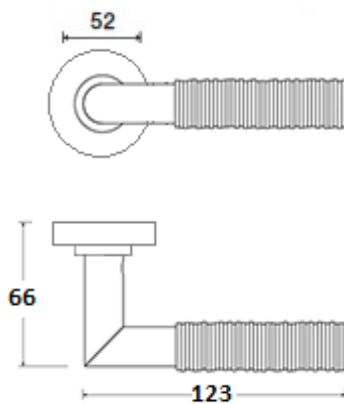

6832 Stacked Coins Lever

LEVERS

Pairs with DPA1115 Stacked Coins Door Pull

Standard rose system

Lever with 65 mm rose for standard tubular 2-1/8" door prep

Small rose system

Lever with 52 mm rose for mortise and custom tubular door prep

Escutcheon plate system

Lever with plate for mortise functions

See "Rose Options" page for available rose options