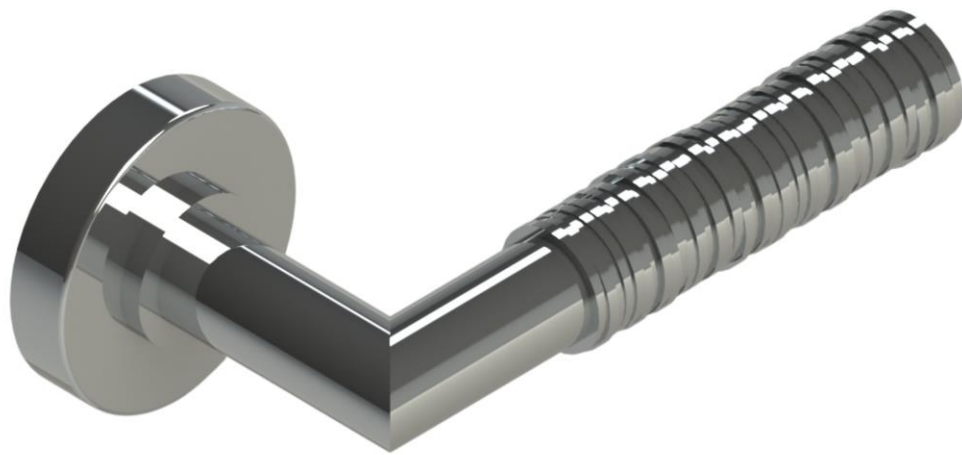

6832 Stacked Coins Lever

LEVERS

Pairs with DPA1115 Stacked Coins Door Pull

Standard rose system

Lever with 65 mm rose for standard tubular 2-1/8" door prep

Small rose system

Lever with 52 mm rose for mortise and custom tubular door prep

Escutcheon plate system

Lever with plate for mortise functions

See "Rose Options" page for available rose options