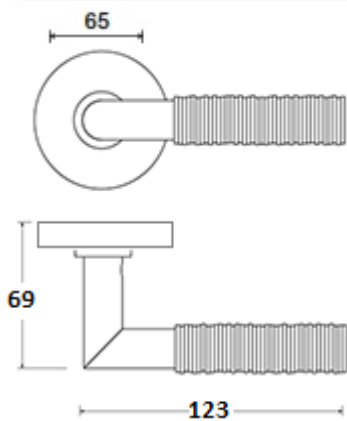

6832 Stacked Coins Lever

LEVERS

Pairs with DPA1115 Stacked Coins Door Pull

Standard rose system

Lever with 65 mm rose for standard tubular 2-1/8" door prep

Small rose system

Lever with 52 mm rose for mortise and custom tubular door prep

Escutcheon plate system

Lever with plate for mortise functions

See "Rose Options" page for available rose options