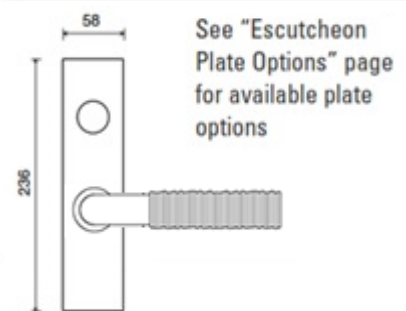

6832 Stacked Coins Lever

LEVERS

Pairs with DPA1115 Stacked Coins Door Pull

Standard rose system

Lever with 65 mm rose for standard tubular 2-1/8" door prep

Small rose system

Lever with 52 mm rose for mortise and custom tubular door prep

Escutcheon plate system

Lever with plate for mortise functions

See "Rose Options" page for available rose options