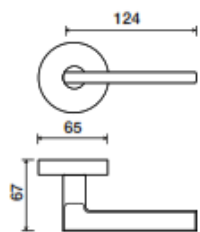

6750 | Hyperion

LEVERS

Standard rose system

Lever with 65 mm rose for standard tubular 2-1/8" door prep

See "Rose Options" page for available rose options

Small rose system

Lever with 52 mm rose for mortise and custom tubular door prep

Escutcheon plate system

Lever with plate for mortise functions

See "Escutcheon Plate Options" page for available plate options