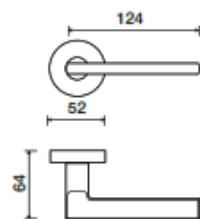

6750 | Hyperion

LEVERS

Standard rose system

Lever with 65 mm rose for standard tubular 2-1/8" door prep

See "Rose Options" page for available rose options

Small rose system

Lever with 52 mm rose for mortise and custom tubular door prep