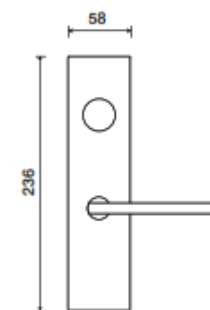

Escutcheon plate system

Lever with plate for mortise functions

See "Escutcheon Plate Options" page for available plate options