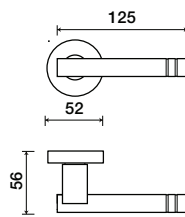

### Standard rose system

Lever with 65 mm square rose for standard tubular 2-1/8" door prep

See "Rose Options" page for available rose options

### Small rose system

Lever with 52 mm rose for mortise and custom tubular door prep

### Tubular leversets ordering example:

Modulo B lever on a standard rose, passage function, in polished chrome finish with 2-3/4" backset

6594	1912	PA	625	2-3/4"	
Lever design	Rose/Plate	Function	Finish	Backset	Misc.
Modulo B 6594	1903 (65 mm) 1905 (65 mm) 1912 (65 mm) SM (52 mm)m)	PA (Passage) PY (Privacy) FD (Full Dummy) SD (Single Dummy)	Per project specification	2-3/8" 2-3/4"	