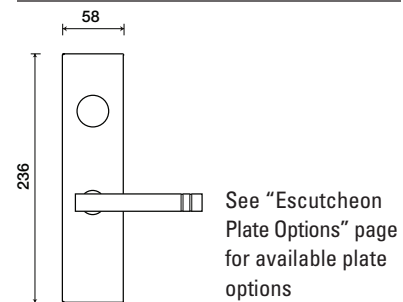

### Standard rose system

Lever with 65 mm square rose for standard tubular 2-1/8" door prep

See "Rose Options" page for available rose options

### Small rose system

Lever with 52 mm rose for mortise and custom tubular door prep

### Tubular leversets ordering example:

Modulo B lever on a standard rose, passage function, in polished chrome finish with 2-3/4" backset

6594	1912	PA	625	2-3/4"	
Lever design	Rose/Plate	Function	Finish	Backset	Misc.
Modulo B 6594	1903 (65 mm) 1905 (65 mm) 1912 (65 mm) SM (52 mm)m)	PA (Passage) PY (Privacy) FD (Full Dummy) SD (Single Dummy)	Per project specification	2-3/8" 2-3/4"	