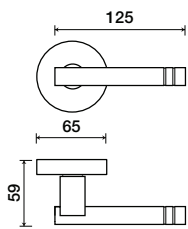

# 6594 | Modulo B

LEVERS

Shown in Polished Chrome finish

### Standard rose system

Lever with 65 mm square rose for standard tubular 2-1/8" door prep

See "Rose Options" page for available rose options

### Small rose system

Lever with 52 mm rose for mortise and custom tubular door prep

### Tubular leversets ordering example:

Modulo B lever on a standard rose, passage function, in polished chrome finish with 2-3/4" backset

6594	1912	PA	625	2-3/4"	
Lever design	Rose/Plate	Function	Finish	Backset	Misc.
Modulo B 6594	1903 (65 mm) 1905 (65 mm) 1912 (65 mm) SM (52 mm)m)	PA (Passage) PY (Privacy) FD (Full Dummy) SD (Single Dummy)	Per project specification	2-3/8" 2-3/4"	