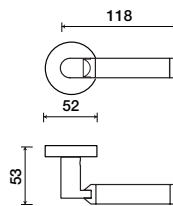

6507 | Lido

LEVERS

Standard rose system

Lever with 65 mm rose for standard tubular 2-1/8" door prep

See "Rose Options" page for available rose options

Small rose system

Lever with 52 mm rose for mortise and custom tubular door prep

Escutcheon plate system

Lever with plate for mortise functions

See "Escutcheon Plate Options" page for available plate options

Tubular leversets ordering example:

Lido lever on a 52mm small round rose, passage function, in polished chrome finish, with 2-3/4" backset

6507	SM	PA	625	2-3/4	
Lever design	Rose/Plate	Function	Finish	Backset	Misc.
Lido 6507	1912 (65 mm) 1912Q (65 mm) SM (52 mm) SMQ (54 mm)	PA (Passage) PY (Privacy) FD (Full Dummy) SD (Single Dummy)	Per project specification	2-3/8" 2-3/4"	