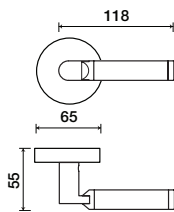

6507 | Lido

LEVERS

Standard rose system

Lever with 65 mm rose for standard tubular 2-1/8" door prep

See "Rose Options" page for available rose options

Small rose system

Lever with 52 mm rose for mortise and custom tubular door prep

Escutcheon plate system

Lever with plate for mortise functions

See "Escutcheon Plate Options" page for available plate options

Tubular leversets ordering example:

Lido lever on a 52mm small round rose, passage function, in polished chrome finish, with 2-3/4" backset

6507	SM	PA	625	2-3/4	
Lever design	Rose/Plate	Function	Finish	Backset	Misc.
Lido 6507	1912 (65 mm) 1912Q (65 mm) SM (52 mm) SMQ (54 mm)	PA (Passage) PY (Privacy) FD (Full Dummy) SD (Single Dummy)	Per project specification	2-3/8" 2-3/4"	