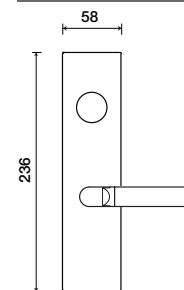

6507 | Lido

LEVERS

Standard rose system

Lever with 65 mm rose for standard tubular 2-1/8" door prep

See "Rose Options" page for available rose options

Small rose system

Lever with 52 mm rose for mortise and custom tubular door prep

Escutcheon plate system

Lever with plate for mortise functions

See "Escutcheon Plate Options" page for available plate options

Tubular leversets ordering example:

Lido lever on a 52mm small round rose, passage function, in polished chrome finish, with 2-3/4" backset

6507	SM	PA	625	2-3/4	
Lever design	Rose/Plate	Function	Finish	Backset	Misc.
Lido 6507	1912 (65 mm) 1912Q (65 mm) SM (52 mm) SMQ (54 mm)	PA (Passage) PY (Privacy) FD (Full Dummy) SD (Single Dummy)	Per project specification	2-3/8" 2-3/4"	