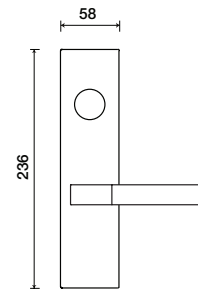

Escutcheon plate system

Lever with plate for mortise functions

See "Escutcheon Plate Options" page for available plate options

Tubular leversets ordering example:

Savio lever on a 52mm small round rose, passage function, in polished chrome finish, with 2-3/4" backset

6447	SM	PA	625	2-3/4	
Lever design	Rose/Plate	Function	Finish	Backset	Misc.
Savio 6447	1912 (65 mm) 1912Q (65 mm) SM (52 mm) SMQ (54 mm)	PA (Passage) PY (Privacy) FD (Full Dummy) SD (Single Dummy)	Per project specification	2-3/8" 2-3/4"