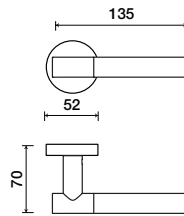

### Standard rose system

Lever with 65 mm rose for standard tubular 2-1/8" door prep

See "Rose Options" page for available rose options

### Small rose system

Lever with 52 mm rose for mortise and custom tubular door prep

### Tubular leversets ordering example:

Savio lever on a 52mm small round rose, passage function, in polished chrome finish, with 2-3/4" backset

6447	SM	PA	625	2-3/4	
Lever design	Rose/Plate	Function	Finish	Backset	Misc.
Savio 6447	1912 (65 mm) 1912Q (65 mm) SM (52 mm) SMQ (54 mm)	PA (Passage) PY (Privacy) FD (Full Dummy) SD (Single Dummy)	Per project specification	2-3/8" 2-3/4"	