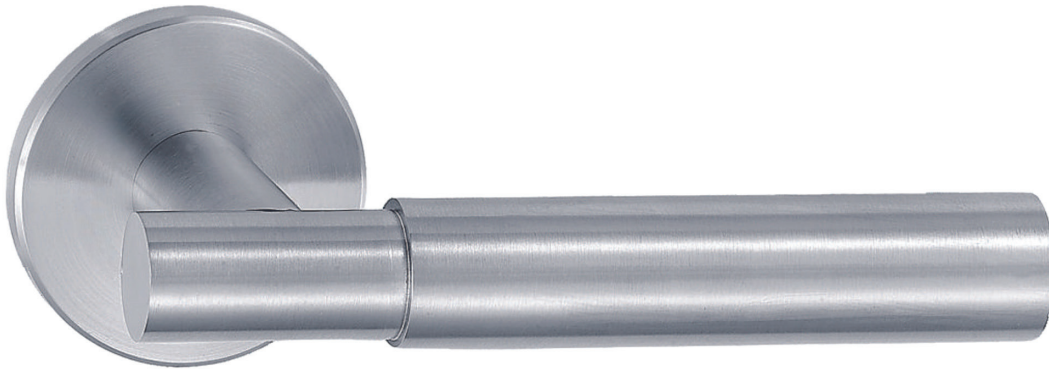

# 6447 | Savio

### Standard rose system

Lever with 65 mm rose for standard tubular 2-1/8" door prep

See "Rose Options" page for available rose options

### Small rose system

Lever with 52 mm rose for mortise and custom tubular door prep

### Tubular leversets ordering example:

Savio lever on a 52mm small round rose, passage function, in polished chrome finish, with 2-3/4" backset

6447	SM	PA	625	2-3/4	
Lever design	Rose/Plate	Function	Finish	Backset	Misc.
Savio 6447	1912 (65 mm) 1912Q (65 mm) SM (52 mm) SMQ (54 mm)	PA (Passage) PY (Privacy) FD (Full Dummy) SD (Single Dummy)	Per project specification	2-3/8" 2-3/4"	