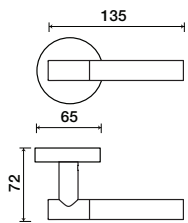

### Standard rose system

Lever with 65 mm rose for standard tubular 2-1/8" door prep

See "Rose Options" page for available rose options

### Small rose system

Lever with 52 mm rose for mortise and custom tubular door prep

### Tubular leversets ordering example:

Savio lever on a 52mm small round rose, passage function, in polished chrome finish, with 2-3/4" backset

6447	SM	PA	625	2-3/4	
Lever design	Rose/Plate	Function	Finish	Backset	Misc.
Savio 6447	1912 (65 mm) 1912Q (65 mm) SM (52 mm) SMQ (54 mm)	PA (Passage) PY (Privacy) FD (Full Dummy) SD (Single Dummy)	Per project specification	2-3/8" 2-3/4"	