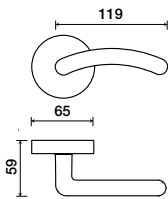

5650 | Gabriella

Shown in Pearl Chrome/Polished Chrome finish

Standard rose system

Lever with 65 mm rose for standard tubular 2-1/8" door prep

See "Rose Options" page for available rose options

Small rose system

Lever with 52 mm rose for mortise and custom tubular door prep

Escutcheon plate system

Lever with plate for mortise functions

See "Escutcheon Plate Options" page for available plate options

Tubular leversets ordering example:

Gabriella lever on a standard rose, passage function, in pearl/polished chrome finish with 2-3/4" backset

5650	SM	PA	PRL/625	2-3/4	
Lever design	Rose/Plate	Function	Finish	Backset	Misc.
Gabriella 5650	SM (52 mm) 1912 (65 mm)	PA (Passage) PY (Privacy) FD (Full Dummy) SD (Single Dummy)	Per project specification	2-3/8" 2-3/4"	