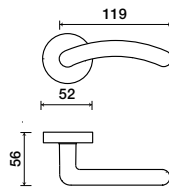

5650 | Gabriella

Shown in Pearl Chrome/Polished Chrome finish

Standard rose system

Lever with 65 mm rose for standard tubular 2-1/8" door prep

See "Rose Options" page for available rose options

Small rose system

Lever with 52 mm rose for mortise and custom tubular door prep

Escutcheon plate system

Lever with plate for mortise functions

See "Escutcheon Plate Options" page for available plate options

Tubular leversets ordering example:

Gabriella lever on a standard rose, passage function, in pearl/polished chrome finish with 2-3/4" backset

5650	SM	PA	PRL/625	2-3/4	
Lever design	Rose/Plate	Function	Finish	Backset	Misc.
Gabriella 5650	SM (52 mm) 1912 (65 mm)	PA (Passage) PY (Privacy) FD (Full Dummy) SD (Single Dummy)	Per project specification	2-3/8" 2-3/4"	