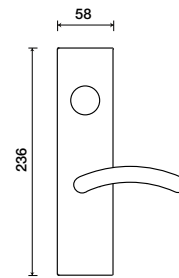

5650 | Gabriella

Shown in Pearl Chrome/Polished Chrome finish

Standard rose system

Lever with 65 mm rose for standard tubular 2-1/8" door prep

See "Rose Options" page for available rose options

Small rose system

Lever with 52 mm rose for mortise and custom tubular door prep

Escutcheon plate system

Lever with plate for mortise functions

See "Escutcheon Plate Options" page for available plate options

Tubular leversets ordering example:

Gabriella lever on a standard rose, passage function, in pearl/polished chrome finish with 2-3/4" backset

5650	SM	PA	PRL/625	2-3/4	
Lever design	Rose/Plate	Function	Finish	Backset	Misc.
Gabriella 5650	SM (52 mm) 1912 (65 mm)	PA (Passage) PY (Privacy) FD (Full Dummy) SD (Single Dummy)	Per project specification	2-3/8" 2-3/4"	