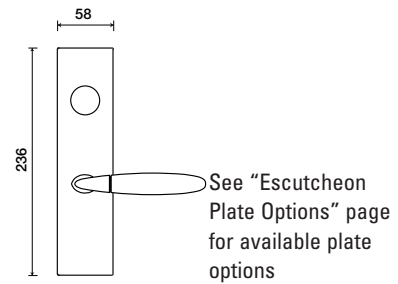

5500 | Viola

LEVERS

Shown in Pearl Chrome finish

Standard rose system

Lever with 65 mm rose for standard tubular 2-1/8" door prep

See "Rose Options" page for available rose options

Small rose system

Lever with 52 mm rose for mortise and custom tubular door prep

Escutcheon plate system

Lever with plate for mortise functions

Tubular leversets ordering example:

Viola lever on a standard rose, passage function, in pearl chrome finish with 2-3/4" backset

5500	SM	PA	PRL	2-3/4	
Lever design	Rose/Plate	Function	Finish	Backset	Misc.
Viola 5500	SM (52 mm) 1912 (65 mm)	PA (Passage) PY (Privacy) FD (Full Dummy) SD (Single Dummy)	Per project specification	2-3/8" 2-3/4"	