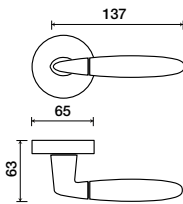

5500 | Viola

LEVERS

Shown in Pearl Chrome finish

Standard rose system

Lever with 65 mm rose for standard tubular 2-1/8" door prep

See "Rose Options" page for available rose options

Small rose system

Lever with 52 mm rose for mortise and custom tubular door prep

Escutcheon plate system

Lever with plate for mortise functions

Tubular leversets ordering example:

Viola lever on a standard rose, passage function, in pearl chrome finish with 2-3/4" backset

5500	SM	PA	PRL	2-3/4	
Lever design	Rose/Plate	Function	Finish	Backset	Misc.
Viola 5500	SM (52 mm) 1912 (65 mm)	PA (Passage) PY (Privacy) FD (Full Dummy) SD (Single Dummy)	Per project specification	2-3/8" 2-3/4"	