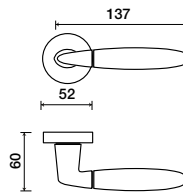

5500 | Viola

LEVERS

Shown in Pearl Chrome finish

Standard rose system

Lever with 65 mm rose for standard tubular 2-1/8" door prep

See "Rose Options" page for available rose options

Small rose system

Lever with 52 mm rose for mortise and custom tubular door prep

Escutcheon plate system

Lever with plate for mortise functions

Tubular leversets ordering example:

Viola lever on a standard rose, passage function, in pearl chrome finish with 2-3/4" backset

5500	SM	PA	PRL	2-3/4	
Lever design	Rose/Plate	Function	Finish	Backset	Misc.
Viola 5500	SM (52 mm) 1912 (65 mm)	PA (Passage) PY (Privacy) FD (Full Dummy) SD (Single Dummy)	Per project specification	2-3/8" 2-3/4"	