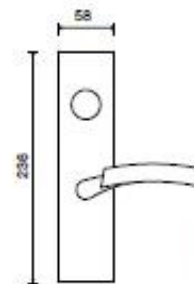

5350 | Raffaella

LEVERS

Shown in Pearl Chrome/Polished Chrome finish

Standard rose system

Lever with 65 mm rose for standard tubular 2-1/8" door prep

See "Rose Options" page for available rose options

Small rose system

Lever with 52 mm rose for mortise and custom tubular door prep

Escutcheon plate system

Lever with plate for mortise functions

See "Escutcheon Plate Options" page for available plate options

Tubular leversets ordering example:

Raffaella lever on a standard rose, passage function, in pearl/polished chrome finish with 2-3/4" backset

5350	SM	PA	PRL/625	2-3/4"	
Lever design	Rose/Plate	Function	Finish	Backset	Misc.
Raffaella 5350	SM (52 mm) 1912 (65 mm)	PA (Passage) PY (Privacy) FD (Full Dummy) SD (Single Dummy)	Per project specification	2-3/8" 2-3/4"	