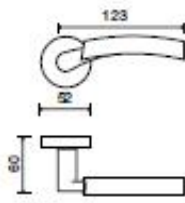

5350 | Raffaella

LEVERS

Shown in Pearl Chrome/Polished Chrome finish

Standard rose system

Lever with 65 mm rose for standard tubular 2-1/8" door prep

See "Rose Options" page for available rose options

Small rose system

Lever with 52 mm rose for mortise and custom tubular door prep

Escutcheon plate system

Lever with plate for mortise functions

See "Escutcheon Plate Options" page for available plate options

Tubular leversets ordering example:

Raffaella lever on a standard rose, passage function, in pearl/polished chrome finish with 2-3/4" backset

5350	SM	PA	PRL/625	2-3/4"	
Lever design	Rose/Plate	Function	Finish	Backset	Misc.
Raffaella 5350	SM (52 mm) 1912 (65 mm)	PA (Passage) PY (Privacy) FD (Full Dummy) SD (Single Dummy)	Per project specification	2-3/8" 2-3/4"	