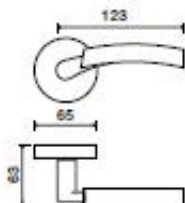

5350 | Raffaella

LEVERS

Shown in Pearl Chrome/Polished Chrome finish

Standard rose system

Lever with 65 mm rose for standard tubular 2-1/8" door prep

See "Rose Options" page for available rose options

Small rose system

Lever with 52 mm rose for mortise and custom tubular door prep

Escutcheon plate system

Lever with plate for mortise functions

See "Escutcheon Plate Options" page for available plate options

Tubular leversets ordering example:

Raffaella lever on a standard rose, passage function, in pearl/polished chrome finish with 2-3/4" backset

5350	SM	PA	PRL/625	2-3/4"	
Lever design	Rose/Plate	Function	Finish	Backset	Misc.
Raffaella 5350	SM (52 mm) 1912 (65 mm)	PA (Passage) PY (Privacy) FD (Full Dummy) SD (Single Dummy)	Per project specification	2-3/8" 2-3/4"	