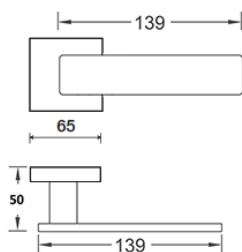

290 | Kube

LEVERS

Shown in Satin Stainless finish

Standard rose system

Lever with 65 mm square rose for standard tubular 2-1/8" door prep

See "Rose Options" page for available rose options

Small rose system

Lever with 54 mm square rose for mortise and custom tubular door prep

Escutcheon plate system

Lever with plate for mortise functions

See "Escutcheon Plate Options" page for available plate options