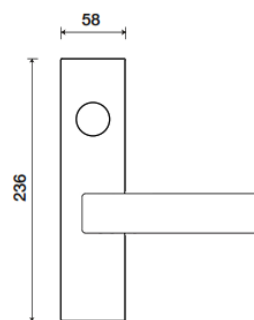

290 | Kube

LEVERS

Shown in Satin Stainless finish

Standard rose system

Lever with 65 mm square rose for standard tubular 2-1/8" door prep

See "Rose Options" page for available rose options

Small rose system

Lever with 54 mm square rose for mortise and custom tubular door prep

Escutcheon plate system

Lever with plate for mortise functions

See "Escutcheon Plate Options" page for available plate options