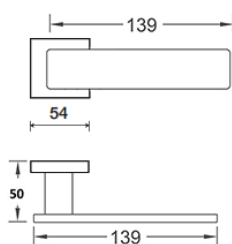

290 | Kube

LEVERS

Shown in Satin Stainless finish

Standard rose system

Lever with 65 mm square rose for standard tubular 2-1/8" door prep

See "Rose Options" page for available rose options

Small rose system

Lever with 54 mm square rose for mortise and custom tubular door prep

Escutcheon plate system

Lever with plate for mortise functions

See "Escutcheon Plate Options" page for available plate options