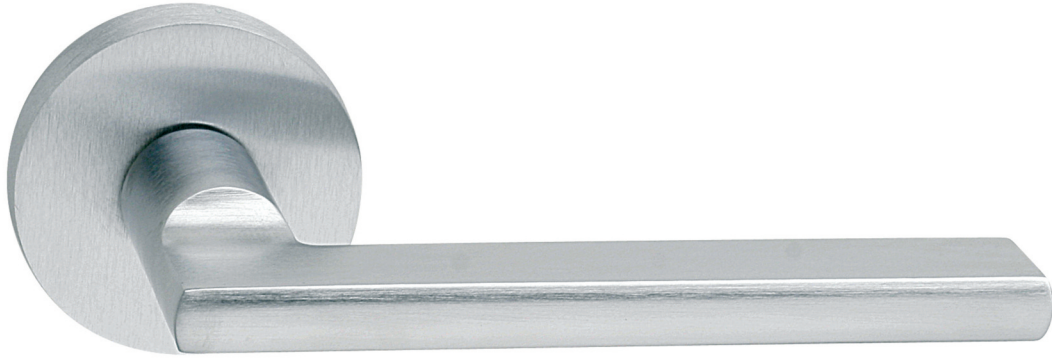

270 | Metro

Shown in Satin Chrome finish

Standard rose system

Lever with 65 mm rose for standard tubular 2-1/8" door prep

See "Rose Options" page for available rose options

Small rose system

Lever with 52 mm rose for mortise and custom tubular door prep

Escutcheon plate system

Lever with plate for mortise functions

See "Escutcheon Plate Options" page for available plate options

Tubular leversets ordering example:

Metro lever on a standard rose, passage function, in satin chrome finish with 2-3/4" backset

270	1912	PA	626	2-3/4	
Lever design	Rose/Plate	Function	Finish	Backset	Misc.
Metro 270	1912Q (65 mm) 1912 (65 mm) SMQ (54 mm) SM (52 mm)	PA (Passage) PY (Privacy) FD (Full Dummy) SD (Single Dummy)	Per project specification	2-3/8" 2-3/4"	