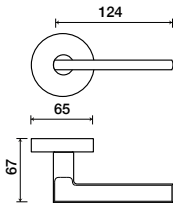

270 | Metro

Shown in Satin Chrome finish

Standard rose system

Lever with 65 mm rose for standard tubular 2-1/8" door prep

See "Rose Options" page for available rose options

Small rose system

Lever with 52 mm rose for mortise and custom tubular door prep

Escutcheon plate system

Lever with plate for mortise functions

See "Escutcheon Plate Options" page for available plate options

Tubular leversets ordering example:

Metro lever on a standard rose, passage function, in satin chrome finish with 2-3/4" backset

270	1912	PA	626	2-3/4	
Lever design	Rose/Plate	Function	Finish	Backset	Misc.
Metro 270	1912Q (65 mm) 1912 (65 mm) SMQ (54 mm) SM (52 mm)	PA (Passage) PY (Privacy) FD (Full Dummy) SD (Single Dummy)	Per project specification	2-3/8" 2-3/4"	