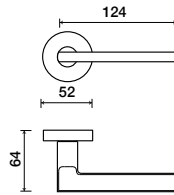

270 | Metro

Shown in Satin Chrome finish

Standard rose system

Lever with 65 mm rose for standard tubular 2-1/8" door prep

See "Rose Options" page for available rose options

Small rose system

Lever with 52 mm rose for mortise and custom tubular door prep

Escutcheon plate system

Lever with plate for mortise functions

See "Escutcheon Plate Options" page for available plate options

Tubular leversets ordering example:

Metro lever on a standard rose, passage function, in satin chrome finish with 2-3/4" backset

270	1912	PA	626	2-3/4	
Lever design	Rose/Plate	Function	Finish	Backset	Misc.
Metro 270	1912Q (65 mm) 1912 (65 mm) SMQ (54 mm) SM (52 mm)	PA (Passage) PY (Privacy) FD (Full Dummy) SD (Single Dummy)	Per project specification	2-3/8" 2-3/4"	