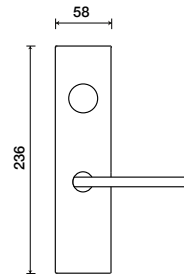

270 | Metro

Shown in Satin Chrome finish

Standard rose system

Lever with 65 mm rose for standard tubular 2-1/8" door prep

See "Rose Options" page for available rose options

Small rose system

Lever with 52 mm rose for mortise and custom tubular door prep

Escutcheon plate system

Lever with plate for mortise functions

See "Escutcheon Plate Options" page for available plate options

Tubular leversets ordering example:

Metro lever on a standard rose, passage function, in satin chrome finish with 2-3/4" backset

270	1912	PA	626	2-3/4	
Lever design	Rose/Plate	Function	Finish	Backset	Misc.
Metro 270	1912Q (65 mm) 1912 (65 mm) SMQ (54 mm) SM (52 mm)	PA (Passage) PY (Privacy) FD (Full Dummy) SD (Single Dummy)	Per project specification	2-3/8" 2-3/4"	