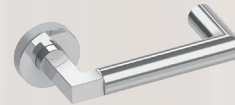

Lever Design Options

6846 Elio

*Lever returns to within 1/2" of door face

Custom trim configurations are also available. UL fire-rated and certified trim approved for use on dormakaba's Quantum Pixel+.

Many lever designs can also be adapted for use on Quantum RFID and QuantumIV locks.

Please consult FR International sales team for specifics.

Lever trimset ordering example:

620 Tuke on small square rose, in polished chrome finish for use with Quantum Pixel+

620	SMQ	RM61-Q	625	for Quantum Pixel+
Lever design	Rose	Thumbturn	Finish	Product line
Tuke 620	SMQ (54 mm) SMQR (54 mm) SM-58 (58 mm) SMT (58 mm) SMCT (58 mm)	M61 M61-Q H41 RM61-Q R71 R71-Q	Per project specification	Quantum Pixel+

Note: Trim sets are provided with matching turnknob assembly by FR International. See M500 Catalog for rose and thumbturn options.

Pair your Frascio trim selection for Quantum Pixel+ with Frascio T700 Series tubular latchsets for interior doors to achieve design continuity throughout your project.

- Full interchangeability of rose and lever design options within each series.
- Contemporary style that flows seamlessly throughout the property.

Contact your FR International representative for more information.