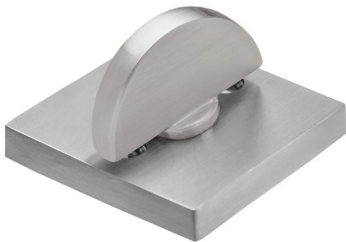

Thumbturn Design Options

M61 Round
Smooth Rose

M61-T Round
Traditional Rose

M61-O Round
Octagonal Rose

M61-Q Round
Square Rose

M61-E
Ellipse Rose

RM61-Q
Rectangular
Square Rose

A51 Oval

H41
Accessibility 

R71
Accessibility 

R71-Q
Accessibility 
Square Rose

* CF Concealed Fastener option available on round roses