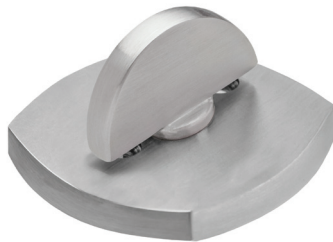

Thumbturn Design Options

M61 Round
Smooth Rose

M61-T Round
Traditional Rose

M61-O Round
Octagonal Rose

M61-Q Round
Square Rose

M61-E
Ellipse Rose

RM61-Q
Rectangular
Square Rose

A51 Oval

H41
Accessibility 

R71
Accessibility 

R71-Q
Accessibility 
Square Rose

* CF Concealed Fastener option available on round roses