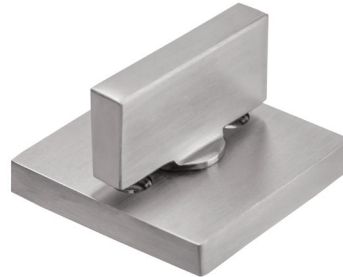

Thumbturn Design Options

M61 Round
Smooth Rose

M61-T Round
Traditional Rose

M61-O Round
Octagonal Rose

M61-Q Round
Square Rose

M61-E
Ellipse Rose

RM61-Q
Rectangular
Square Rose

A51 Oval

H41
Accessibility 

R71
Accessibility 

R71-Q
Accessibility 
Square Rose

* CF Concealed Fastener option available on round roses